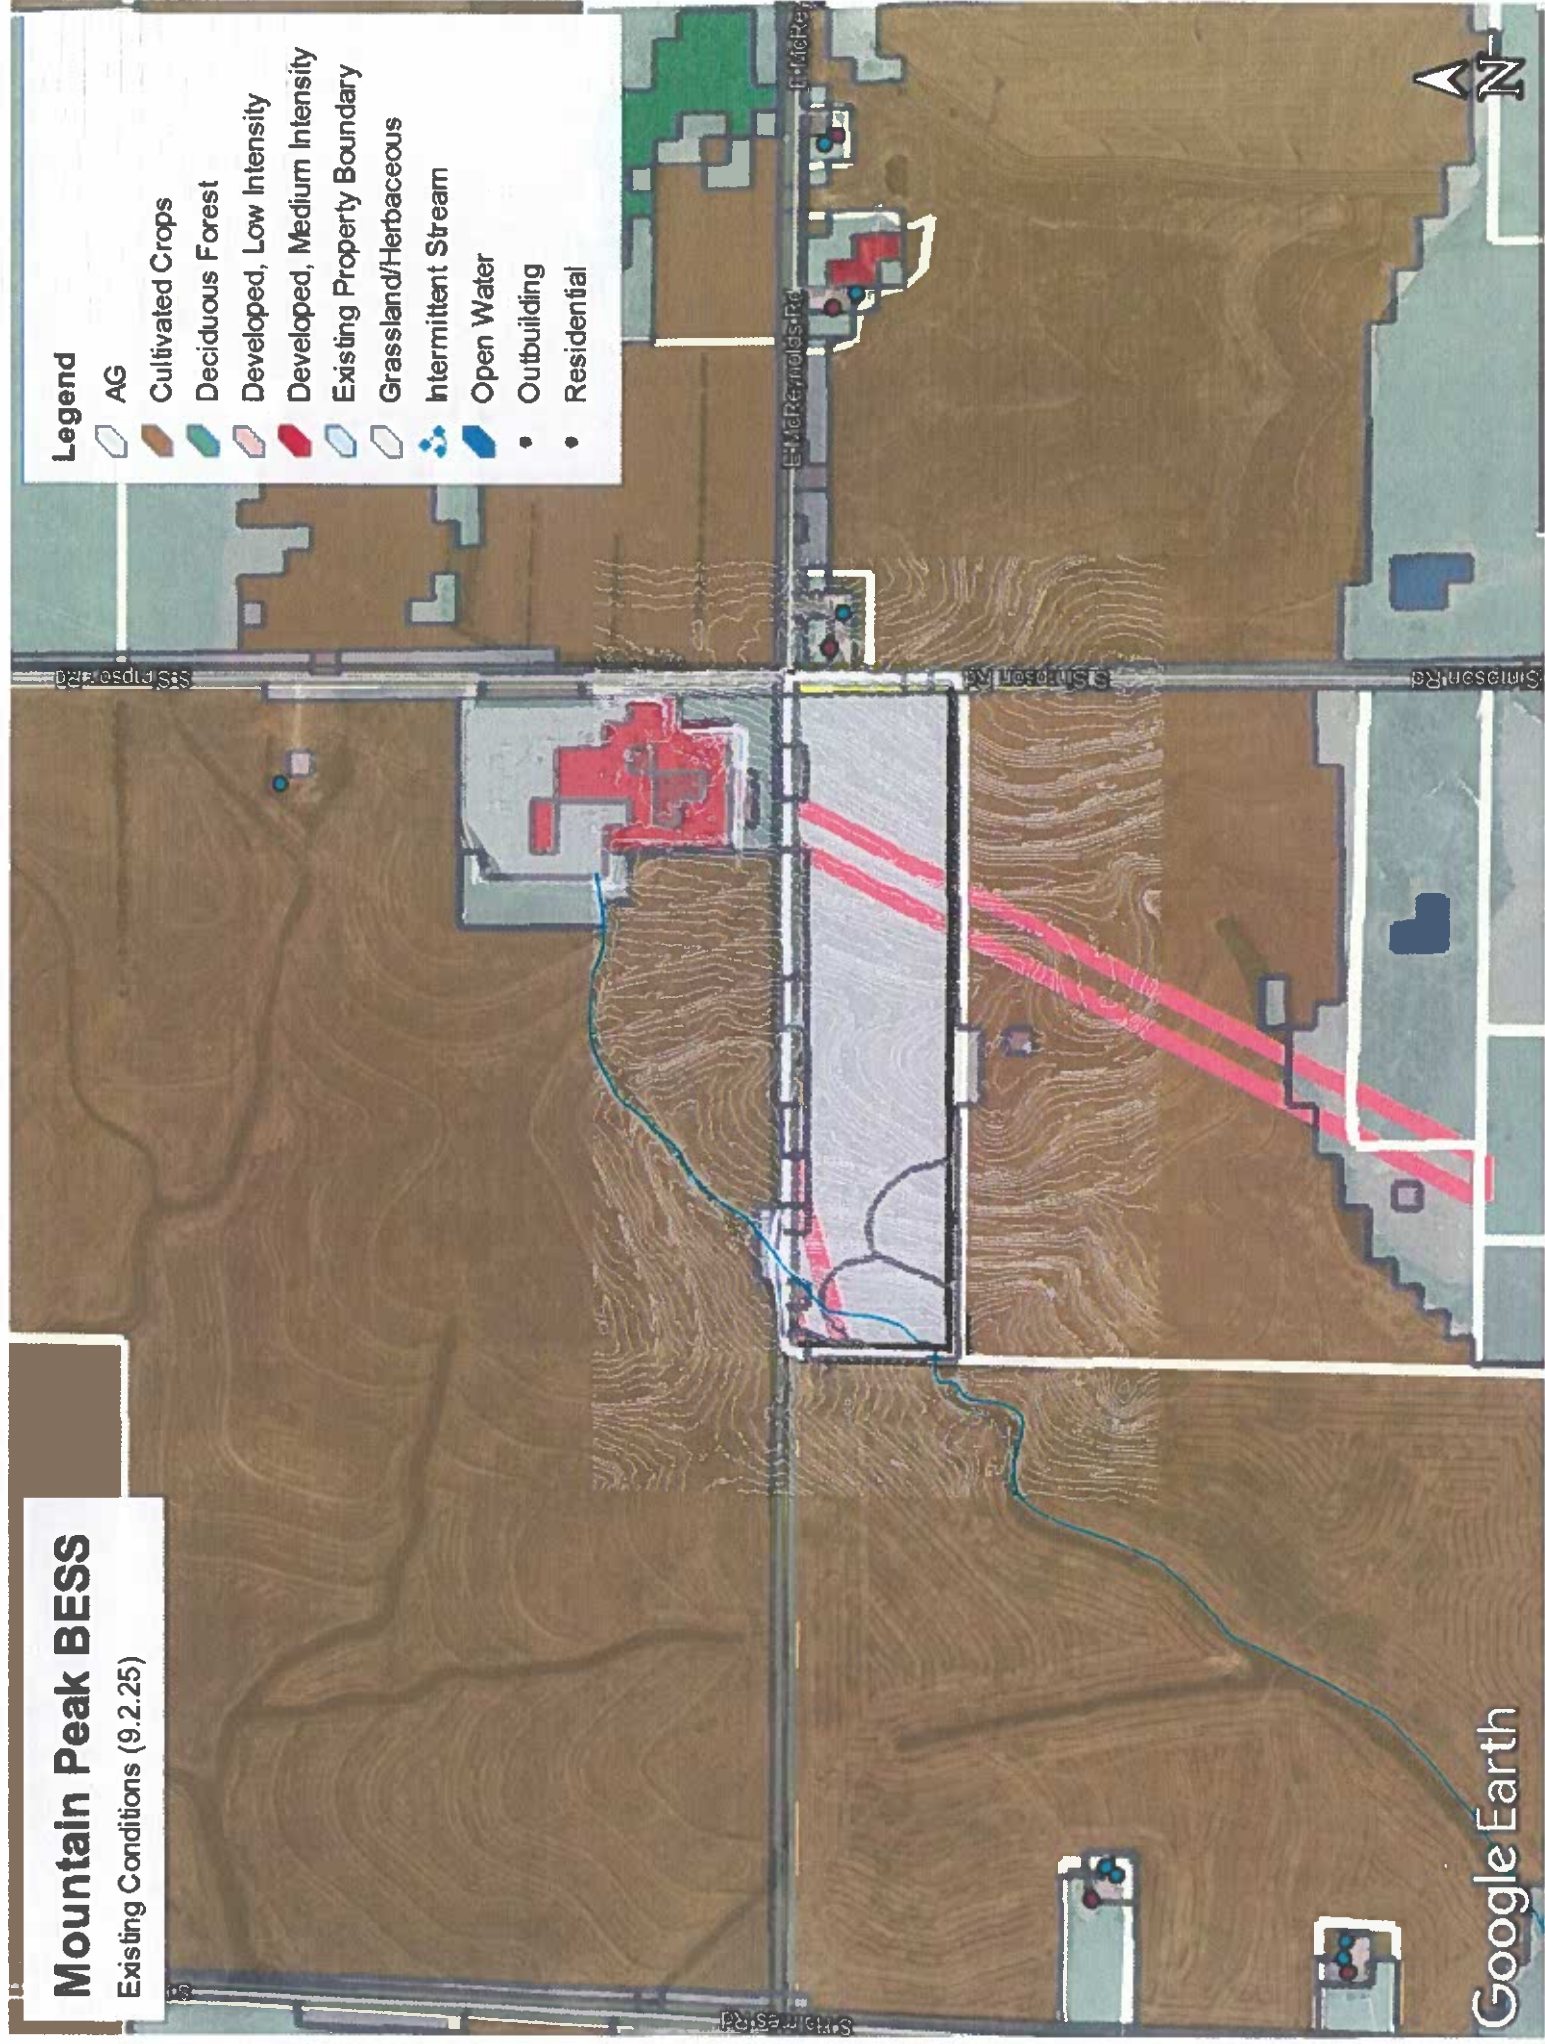

Mountain Peak BESS

Existing Conditions (9.2.25)

Legend

- AG
- Cultivated Crops
- Deciduous Forest
- Developed, Low Intensity
- Developed, Medium Intensity
- Existing Property Boundary
- Grassland/Herbaceous
- Intermittent Stream
- Open Water
- Outbuilding
- Residential

Mountain Peak BESS

Proposed Conditions (9.2.25)